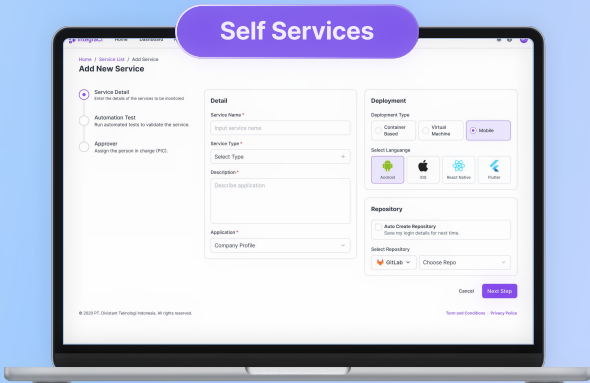

# Introduction to IntegraCI

From Toolchain Chaos to a Streamlined Workflow

Unified Insight

Self Services

Governance

**Save Time to Learn**

Shorten the learning curve for your team. Our platform abstracts away the complexity of underlying tools & provides pre-built "Golden Path" templates, enabling engineers to be productive in days, not months.

**Save Time to Adopt**

Bypass the typical months of costly trial-and-error. With self-service project onboarding and seamless integration of your existing toolchain, you can go from concept to a fully functional, secure pipeline instantly.